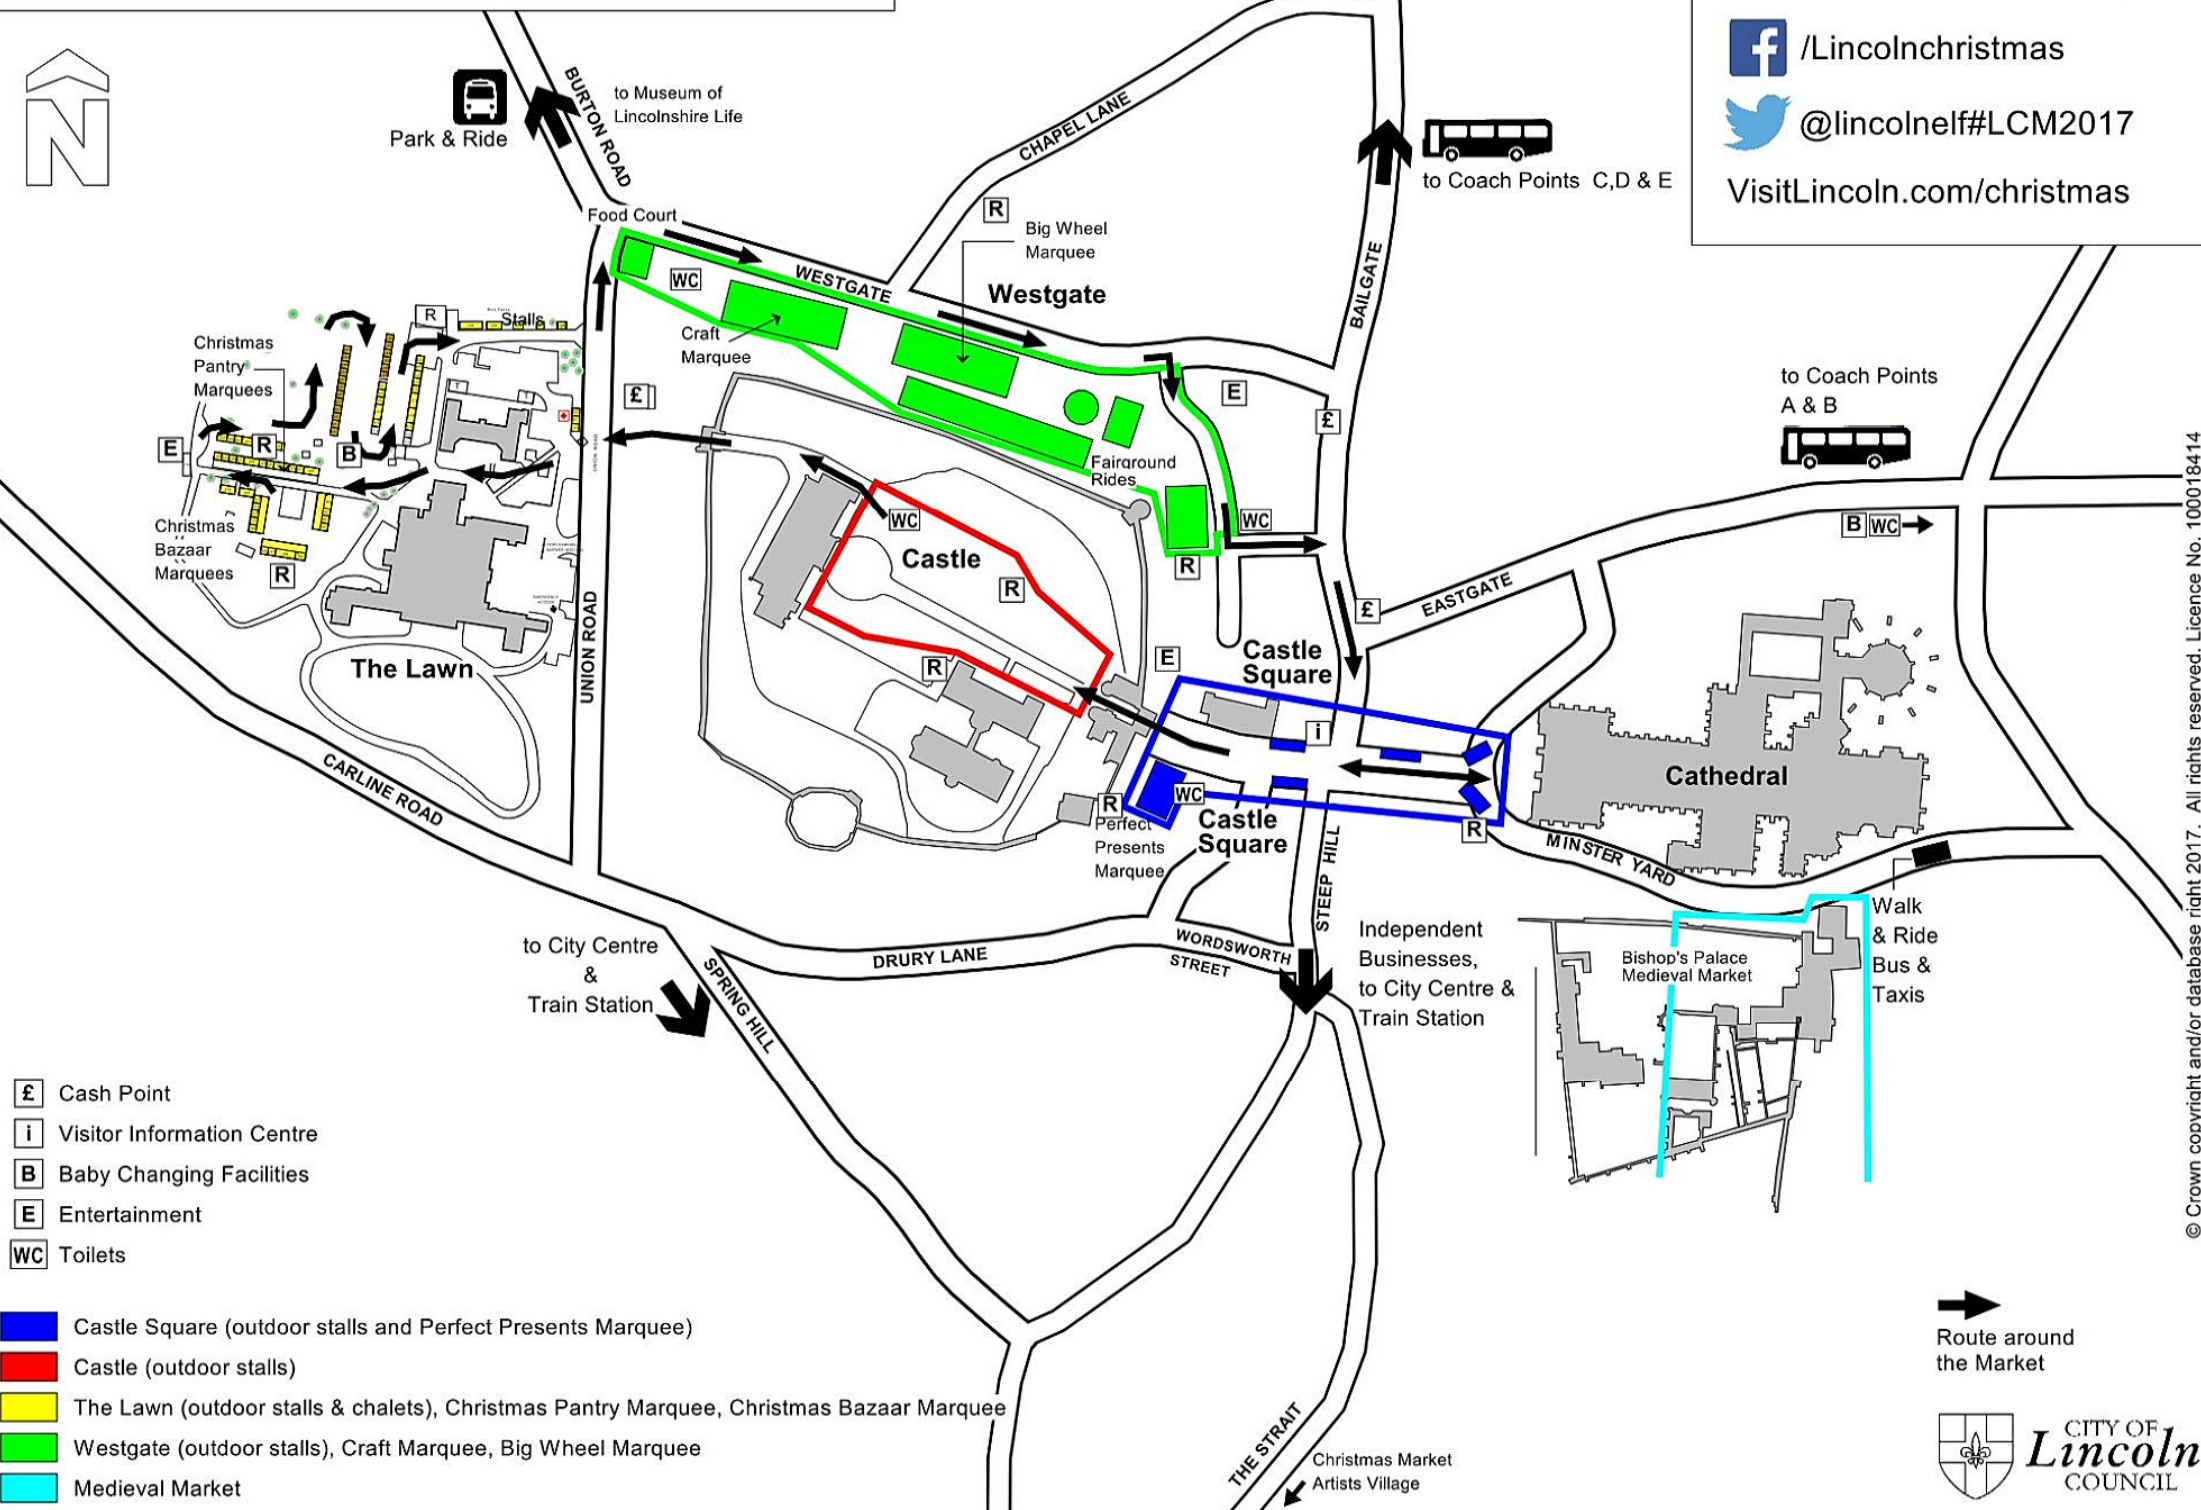

# The Lincoln Christmas Market 2017 - Main Zones Layout

lincoln-christmasmarket.co.uk  
 /Lincolnchristmas  
 @lincolnelv#LCM2017  
 VisitLincoln.com/christmas

- £** Cash Point
- i** Visitor Information Centre
- B** Baby Changing Facilities
- E** Entertainment
- WC** Toilets

- Blue** Castle Square (outdoor stalls and Perfect Presents Marquee)
- Red** Castle (outdoor stalls)
- Yellow** The Lawn (outdoor stalls & chalets), Christmas Pantry Marquee, Christmas Bazaar Marquee
- Green** Westgate (outdoor stalls), Craft Marquee, Big Wheel Marquee
- Cyan** Medieval Market

© Crown copyright and/or database right 2017. All rights reserved. Licence No. 100018414